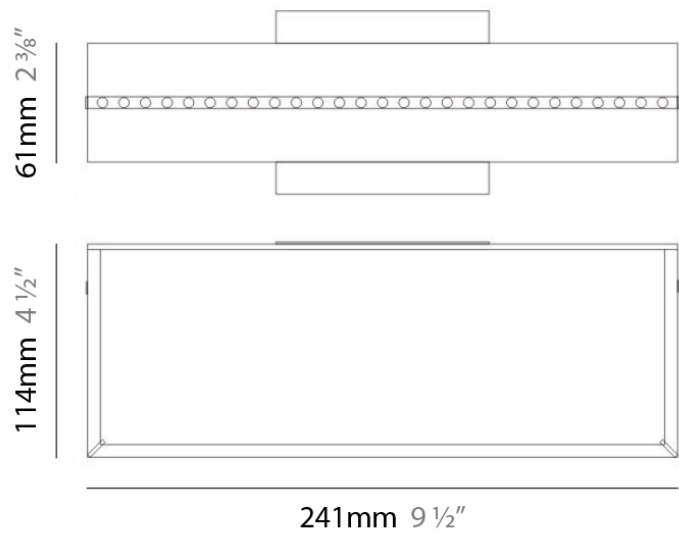

LINEA SURFACE

D93068

GENERAL

Series: Linea _____
Brand: Milan _____
Division: Design _____
Mounting Type: Surface _____
Mounting Location: Wall _____
Subcategory: Ambient _____

PHYSICAL

Shape: Rectangle _____
Length (mm): 241 _____
Length (in): 9 ½ _____
Width (in): 9 ½ _____
Height (mm): 61 _____
Height (in): 2 ¾ _____
Extension (mm): 114 _____
Extension (in): 4 ½ _____
Light Distribution: Direct / Indirect _____
Weight (kg): 2.27 _____
Weight (lbs): 5 _____
Diffuser: White Glass _____
Fixture Finish: BLK _____
Fixture Material: Glass / Aluminum _____

ELECTRICAL

Number of Lamps: 1 _____
Lamp Type: LED Retrofit / Halogen _____
Lamp Shape: T3 _____
Bulb Included: Bulb Not Included _____
Total Output Wattage (W): 23 / 150 _____
Max. Wattage Per Lamp (W): 23 / 150 _____
Lamp Base: RSC _____
Input Voltage (V): 120 _____

LED

OPTICAL

RATINGS AND CERTIFICATIONS

Certified By: CSA Certified to UL and CSA Standards _____
IP rating: IP20 _____