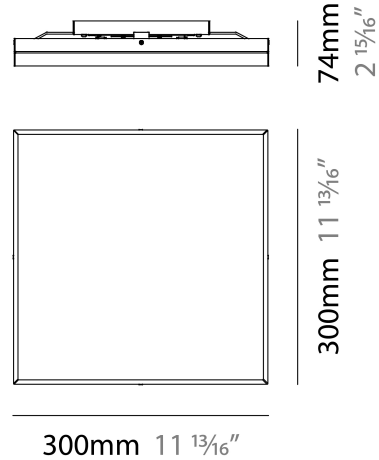

LINEA SURFACE

D92053

PROJECT _____

TYPE _____

NOTES _____

QUANTITY _____

DATE _____

GENERAL

Series: Linea
Brand: Milan
Division: Design
Mounting Type: Surface
Mounting Location: Ceiling
Subcategory: Downlight

PHYSICAL

Shape: Rectangle
Length (mm): 300
Length (in): 11 3/4
Width (mm): 300
Width (in): 11 3/4
Height (mm): 76
Height (in): 3
Extension (mm): 76
Extension (in): 3
Weight (kg): 2.7
Weight (lbs): 6
Diffuser: White Glass
Fixture Material: Glass / Aluminum

ELECTRICAL

Number of Lamps: 1
Lamp Type: LED Retrofit / Halogen
Lamp Shape: T3
Bulb Included: Bulb Not Included
Total Output Wattage (W): 23 / 100
Max. Wattage Per Lamp (W): 23 / 100
Lamp Base: RSC
Input Voltage (V): 120

LED

OPTICAL

RATINGS AND CERTIFICATIONS

Certified By: CSA Certified to UL and CSA Standards
IP rating: IP20