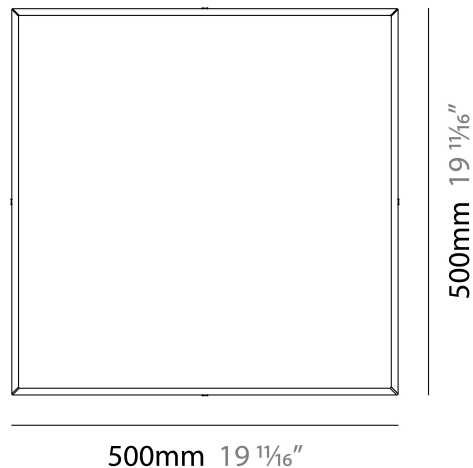

PROJECT	
TYPE	
NOTES	
QUANTITY	
DATE	

LINEA SURFACE

D92067

GENERAL

Series: Linea
Brand: Milan
Division: Design
Mounting Type: Surface
Mounting Location: Ceiling
Subcategory: Ambient

PHYSICAL

Shape: Rectangle
Length (mm): 500
Length (in): 19 3/4
Width (mm): 500
Width (in): 19 3/4
Height (mm): 89
Height (in): 3 1/2
Weight (kg): 4.5
Weight (lbs): 10
Diffuser: White Glass
Fixture Finish: SST
Fixture Material: Glass / Aluminum

ELECTRICAL

Number of Lamps: 1+1
Lamp Type: T5 Circline Fluorescent
Bulb Included: Bulb Not Included
Total Output Wattage (W): 62
Max. Wattage Per Lamp (W): 22W + 40W
Lamp Base: 2GX13
Dimming: Non-Dimmable
Input Voltage (V): 120
Lamp Voltage (V): 120

LED

OPTICAL

RATINGS AND CERTIFICATIONS

Certified By: CSA Certified to UL and CSA Standards
IP rating: IP20